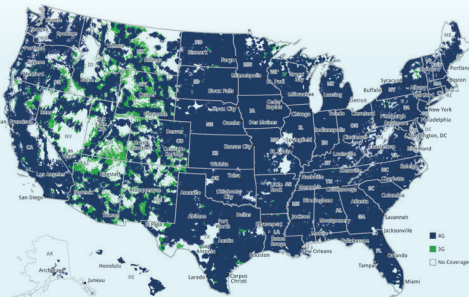

WIFI only \$45	1 GB \$60	2 GB \$75
--------------------------	---------------------	---------------------

\$0.15 voice and message overage, \$15/GB data overage where applicable.

Nationwide Coverage Hometown Support